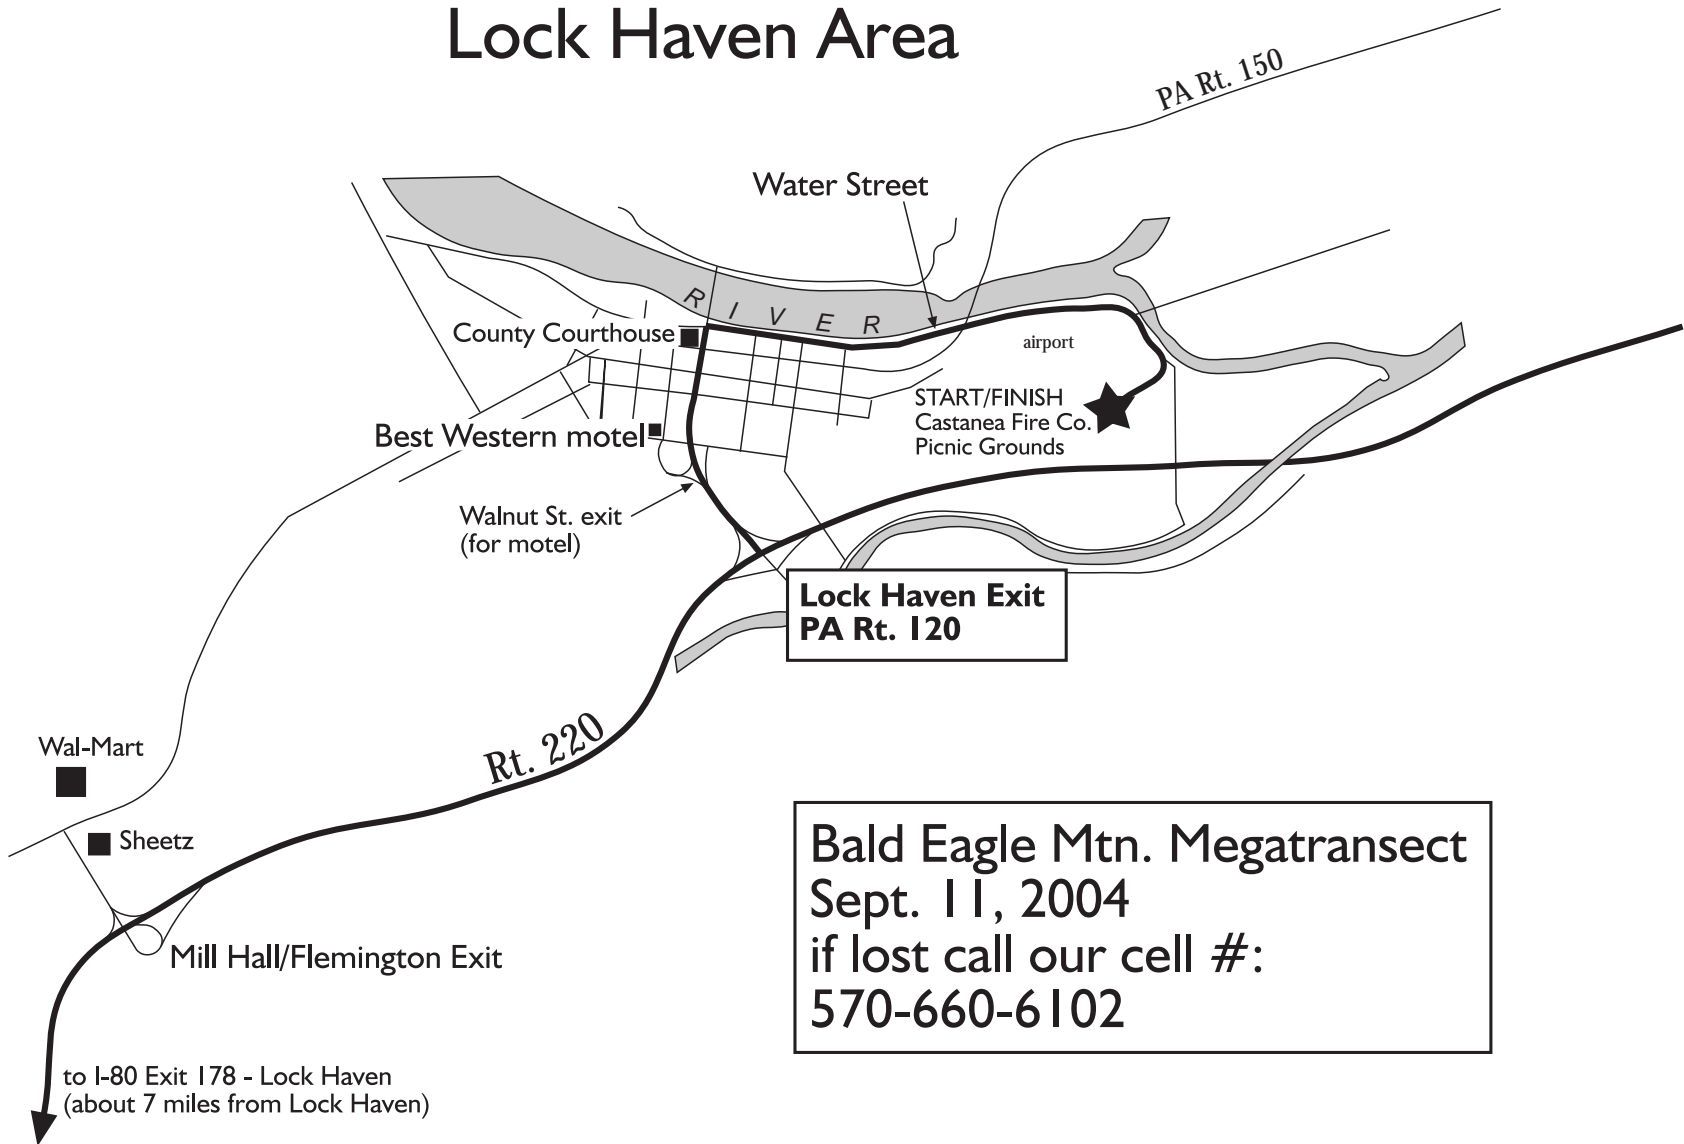

Lock Haven Area

Bald Eagle Mtn. Megatranssect
Sept. 11, 2004
if lost call our cell #:
570-660-6102